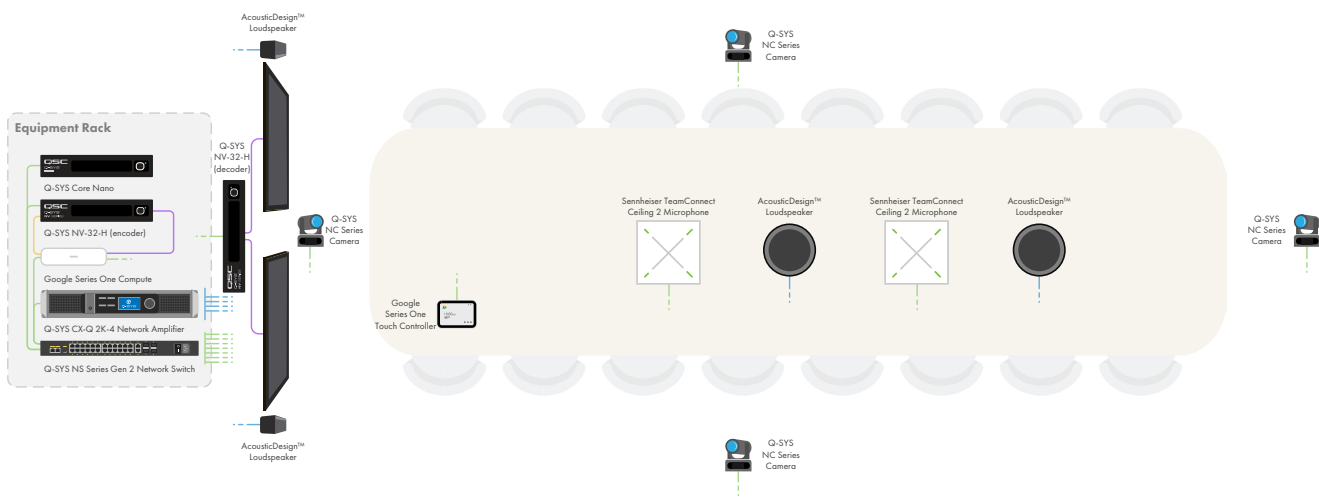

Solutions Overview Guide

Meeting Room Solution: Boardroom

Bring the Google Meet experience to your high-impact boardrooms with Q-SYS. Our extensive portfolio of Google Meet Certified devices enables designing to the needs of the room, including loudspeaker options for in-ceiling, open ceiling, and directional audio requirements. In addition to audio processing, the Q-SYS Core Processor supports multi camera switching, automation, and room control.

- The Q-SYS Core Nano Processor is the hub of the system. It connects to the Google Series One Compute with a single driverless USB connection for audio and video.
- The Certified Google Meet sample design provides certified audio settings for Google Meet Rooms, including advanced configurable acoustic echo cancellation (AEC) and noise reduction delivering echo free audio even in the most challenging rooms.
- Q-SYS NC-12x80 and NC-20x60, network PTZ cameras, use the power of the network allowing you to use as many Q-SYS network conference cameras in the space providing multiple points of view to frame the right shot.
- AcousticDesign™ Series AD-C6T ceiling loudspeakers are ideal for overhead loudspeaker placement for in-ceiling and open ceiling applications respectively.
- AcousticDesign™ Series AD-S802T surface column-mount loudspeakers offer directional audio for a more natural videoconferencing experience when mounted beside a display.
- Q-SYS NV Series video endpoint allows multi-stream video encoding or decoding for network-based HDMI video distribution.
- Sennheiser TeamConnect Ceiling 2 auto dynamic beamforming technology enables flexible room configurations and captures speech from anywhere in the room.