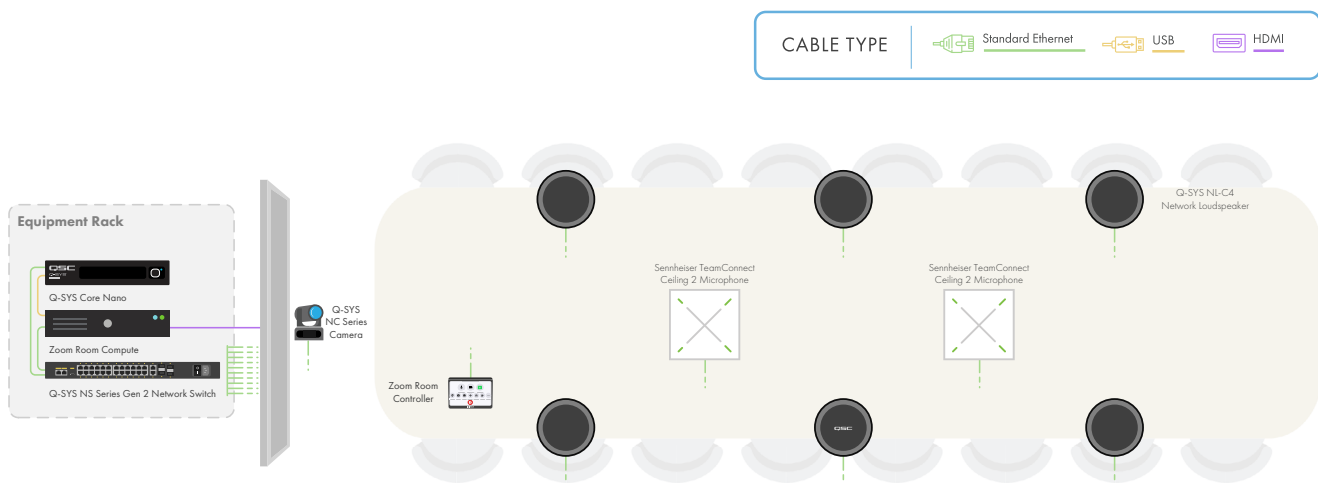

Solutions Overview Guide

Meeting Room Solution: Extra Large Conference Room - Seat Count: 14+

Transform your extra large sized high-impact rooms into exceptional Zoom Rooms environments using Q-SYS. Our diverse range of devices is designed to cater to your room’s specific requirements, offering various loudspeaker options for in-ceiling, open ceiling, and directional audio needs. Beyond advanced audio processing, the Q-SYS Core Processor empowers you with multi-camera switching, automation, and comprehensive room control features.

- The Q-SYS Core Nano Processor is the hub of the system. It connects to the Zoom Rooms Compute with a single driverless USB connection for audio and video.
- The Zoom Rooms sample design offers audio settings optimized for Zoom Rooms, featuring advanced configurable acoustic echo cancellation (AEC) and noise reduction. These enhancements guarantee echo-free audio, even in the most acoustically challenging spaces.
- Q-SYS NC-12x80, a network PTZ camera, uses the power of the network allowing you to use as many Q-SYS network conference cameras in the space providing multiple points of view to frame the right shot.
- Q-SYS NL-C4 and NL-P4 are ideal for overhead loudspeaker placement for in-ceiling and open ceiling applications respectively. Both options integrate into your space with a single Ethernet cable to reduce overall hardware footprint and lower system cost.
- Q-SYS NL-SB42 is a network soundbar ideal for placement at the display for directional audio applications
- Sennheiser TeamConnect Ceiling 2 auto dynamic beamforming technology enables flexible room configurations and captures speech from anywhere in the room.

In-ceiling microphone and loudspeakers

A traditional meeting spaces with a standard ceiling height and a desire to keep the table top clear.

Directional loudspeaker

Ability for far end audio to come from the front of room to deliver a more realistic experience.