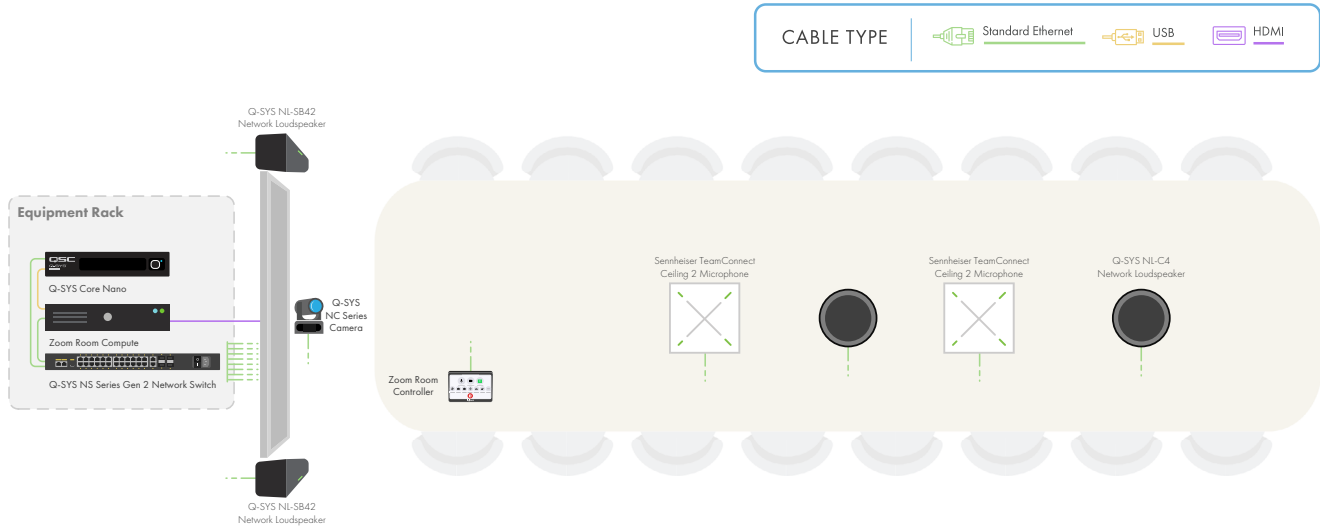

Solutions Overview Guide

Meeting Room Solution: Extra Large Conference Room - Seat Count: 14+

Transform your extra large sized high-impact rooms into exceptional Zoom Rooms environments using Q-SYS. Our diverse range of devices is designed to cater to your room’s specific requirements, offering various loudspeaker options for in-ceiling, open ceiling, and directional audio needs. Beyond advanced audio processing, the Q-SYS Core Processor empowers you with multi-camera switching, automation, and comprehensive room control features.

- The Q-SYS Core Nano Processor is the hub of the system. It connects to the Zoom Rooms Compute with a single driverless USB connection for audio and video.
- The Zoom Rooms sample design offers audio settings optimized for Zoom Rooms, featuring advanced configurable acoustic echo cancellation (AEC) and noise reduction. These enhancements guarantee echo-free audio, even in the most acoustically challenging spaces.
- Q-SYS NC-12x80, a network PTZ camera, uses the power of the network allowing you to use as many Q-SYS network conference cameras in the space providing multiple points of view to frame the right shot.
- Q-SYS NL-C4 and NL-P4 are ideal for overhead loudspeaker placement for in-ceiling and open ceiling applications respectively. Both options integrate into your space with a single Ethernet cable to reduce overall hardware footprint and lower system cost.
- Q-SYS NL-SB42 is a network soundbar ideal for placement at the display for directional audio applications
- Sennheiser TeamConnect Ceiling 2 auto dynamic beamforming technology enables flexible room configurations and captures speech from anywhere in the room.

In-ceiling microphone and loudspeakers

A traditional meeting spaces with a standard ceiling height and a desire to keep the table top clear.

Directional loudspeaker

Ability for far end audio to come from the front of room to deliver a more realistic experience.