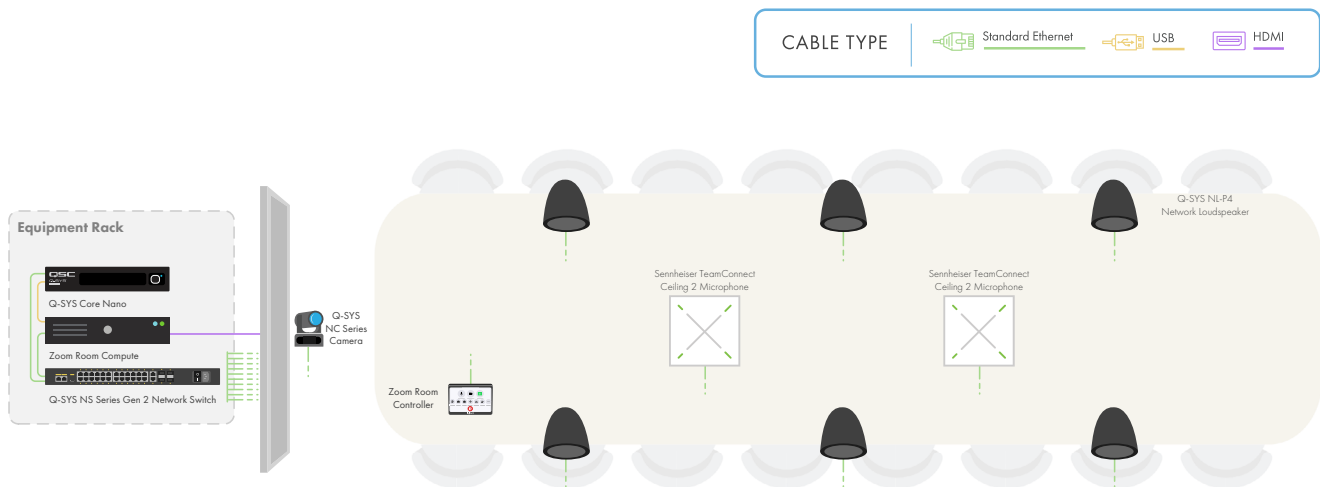

- The Q-SYS Core Nano Processor is the hub of the system. It connects to the Zoom Rooms Compute with a single driverless USB connection for audio and video.
- The Zoom Rooms sample design offers audio settings optimized for Zoom Rooms, featuring advanced configurable acoustic echo cancellation (AEC) and noise reduction. These enhancements guarantee echo-free audio, even in the most acoustically challenging spaces.
- Q-SYS NC-12x80, a network PTZ camera, uses the power of the network allowing you to use as many Q-SYS network conference cameras in the space providing multiple points of view to frame the right shot.
- Q-SYS NL-C4 and NL-P4 are ideal for overhead loudspeaker placement for in-ceiling and open ceiling applications respectively. Both options integrate into your space with a single Ethernet cable to reduce overall hardware footprint and lower system cost.
- Q-SYS NL-SB42 is a network soundbar ideal for placement at the display for directional audio applications
- Sennheiser TeamConnect Ceiling 2 auto dynamic beamforming technology enables flexible room configurations and captures speech from anywhere in the room.

In-ceiling microphone and loudspeakers

A traditional meeting spaces with a standard ceiling height and a desire to keep the table top clear.

Directional loudspeaker

Ability for far end audio to come from the front of room to deliver a more realistic experience.

Pendant loudspeakers

A open ceiling environment where traditional loudspeakers are not practical.

Core Components: Product	Quantity	
Q-SYS Core Nano processor	1	
Q-SYS NS26-300+ network switch	1	
Q-SYS NC-12x80 network camera	1	
Sennheiser TeamConnect Ceiling 2 microphone	2	